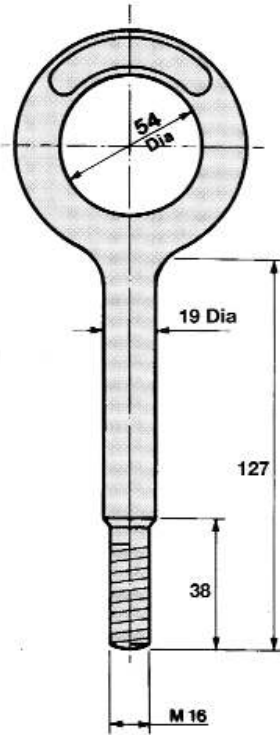

Scaffold Restraint Eyebolts

BFE
32

SPECIFICATIONS AVAILABLE

MATERIAL

CARBON STEELS
STAINLESS STEELS

NON STANDARDS AVAILABLE TO SUIT
CUSTOMERS REQUIREMENTS

FINISH

GALVANISED
ELECTRO POLISHED
PLASTIC COATING